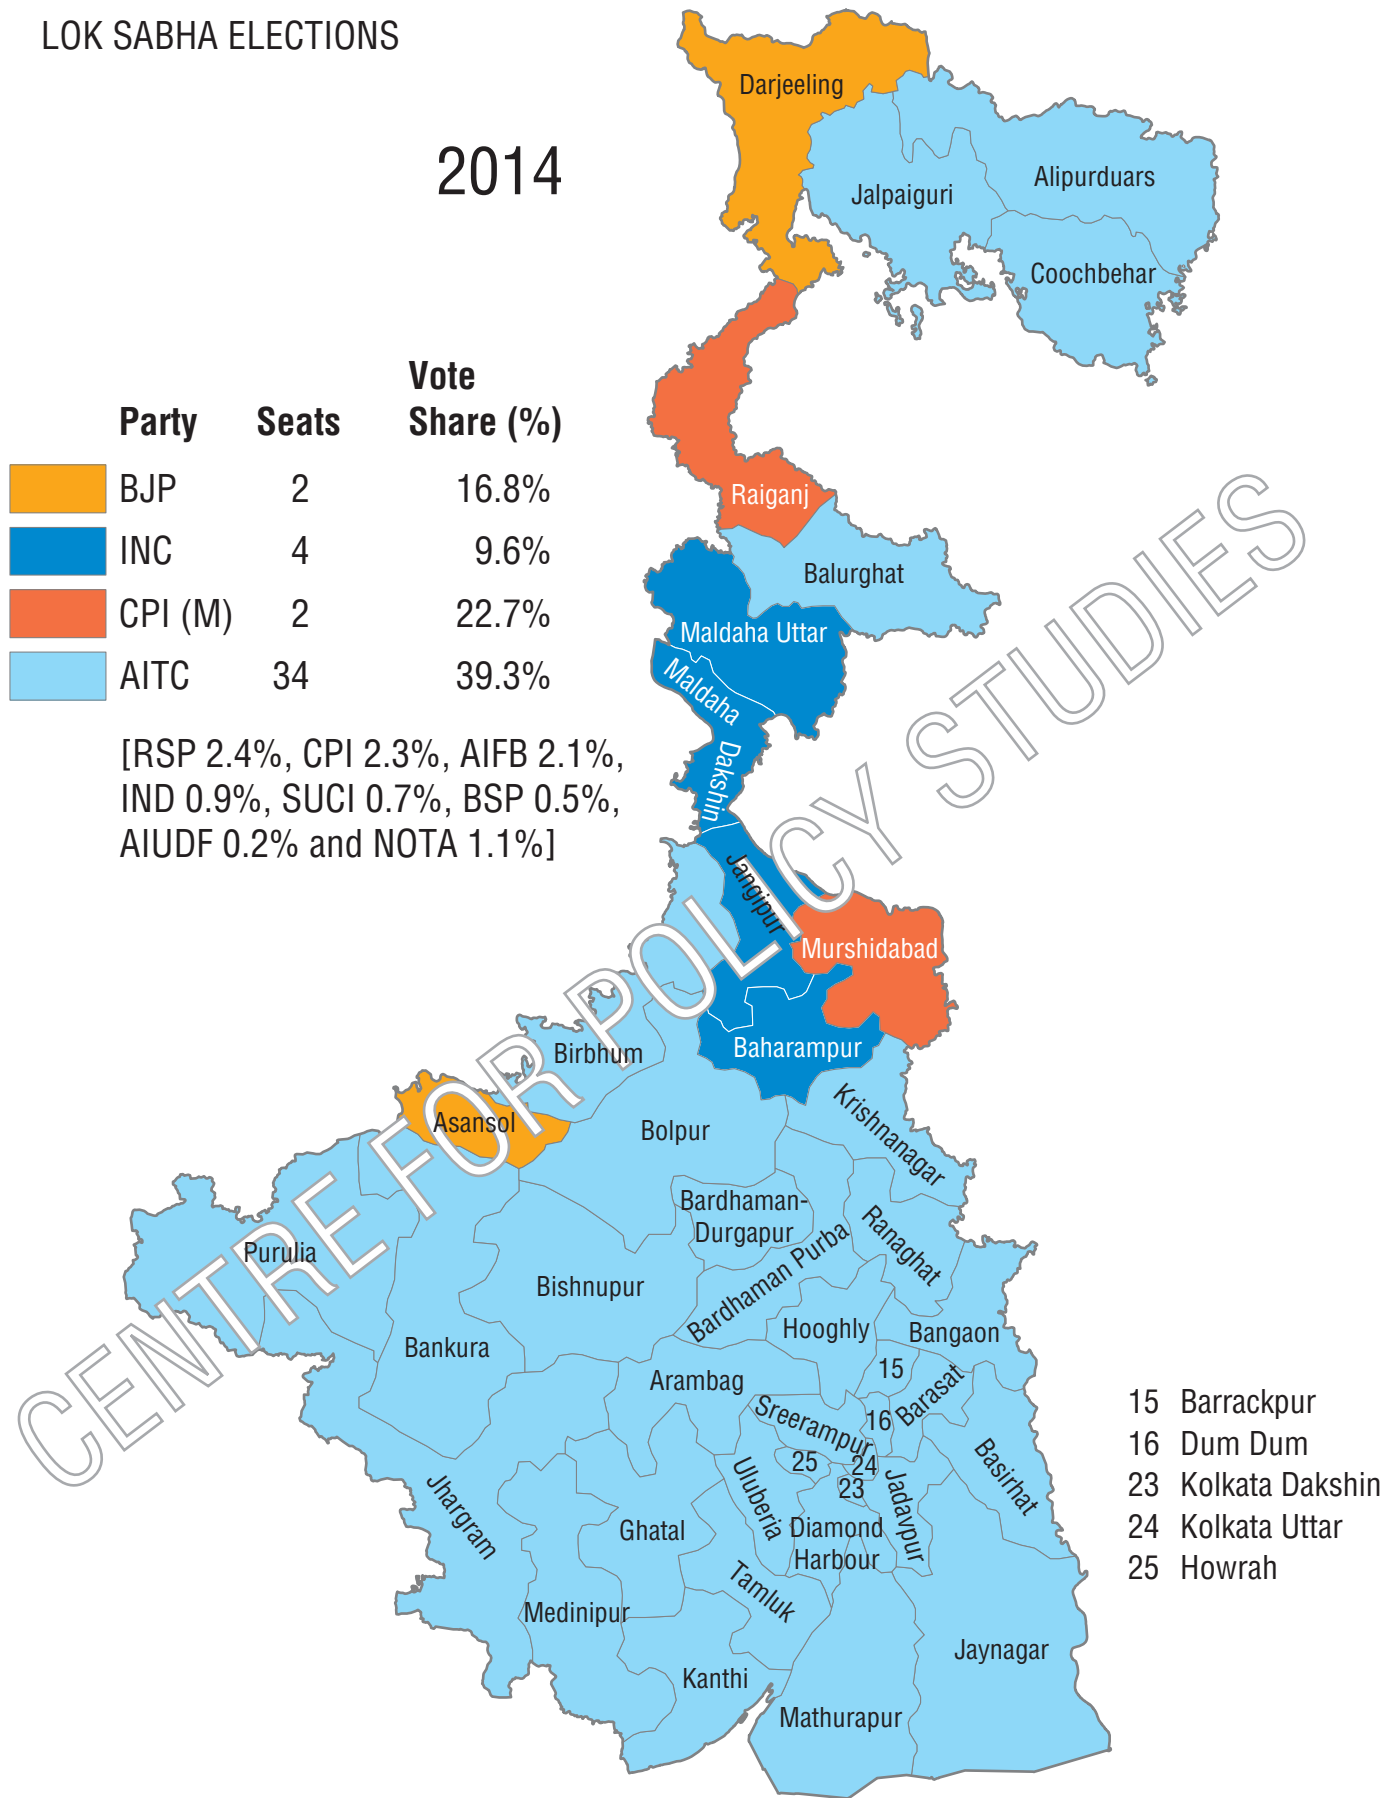

WEST BENGAL

LOK SABHA ELECTIONS

2014

Party	Seats	Vote Share (%)
BJP	2	16.8%
INC	4	9.6%
CPI (M)	2	22.7%
AITC	34	39.3%

[RSP 2.4%, CPI 2.3%, AIFB 2.1%,
IND 0.9%, SUCI 0.7%, BSP 0.5%,
AIUDF 0.2% and NOTA 1.1%]

- 15 Barrackpur
- 16 Dum Dum
- 23 Kolkata Dakshin
- 24 Kolkata Uttar
- 25 Howrah

2009

Party	Seats
BJP	1
RSP	2
INC	6
AITC	19
AIFB	2
CPI (M)	9
CPI	2
IND	1

- 15 Barrackpur
- 16 Dum Dum
- 23 Kolkata Dakshin
- 24 Kolkata Uttar
- 25 Howrah