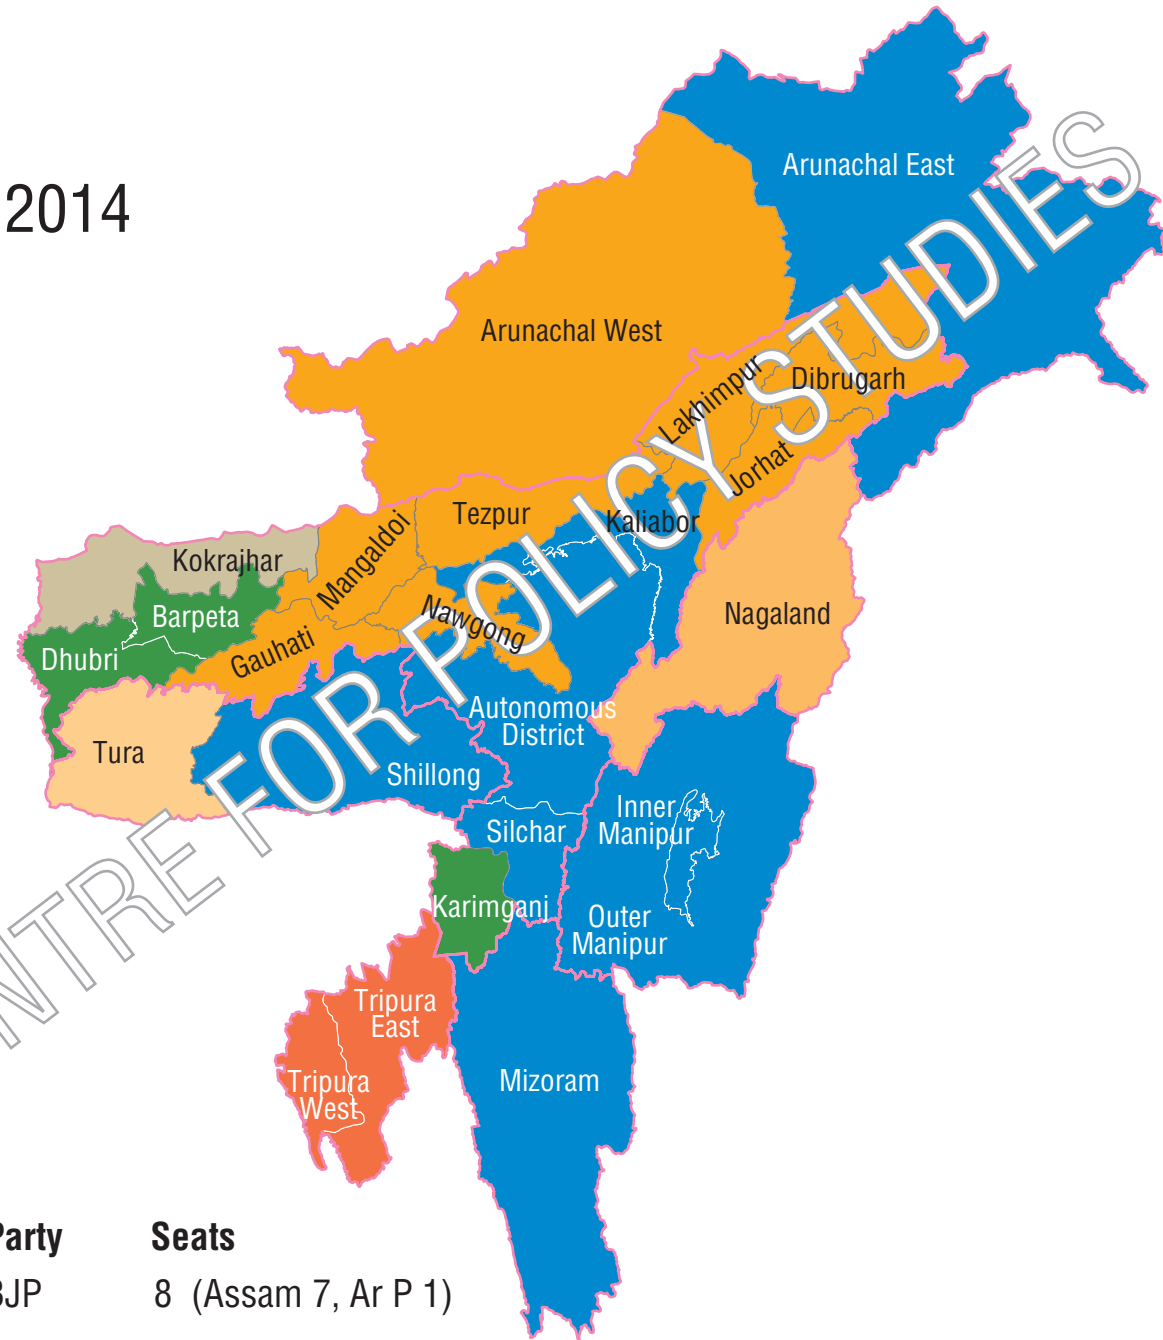

NORTH EAST INDIA

LOK SABHA ELECTIONS

2014

Party	Seats
BJP	8 (Assam 7, Ar P 1)
NPF	1 (Nagaland)
NPP	1 (Meghalaya)
INC	8 (Assam 3, Mizoram 1, Manipur 2, Ar P 1)
AIUDF	3 (Assam)
CPI (M)	2 (Tripura)
IND	1 (Assam)

2009

Party	Seats
BJP	4 (Assam)
NPF	1 (Nagaland)
INC	13 (Assam 7, Mizoram 1, Manipur 2, Meghalaya 1, Ar P 2)
NCP	1 (Meghalaya)
BOPF	1 (Assam)
CPM	2 (Tripura)
AGP	1 (Assam)
AIUDF	1 (Assam)