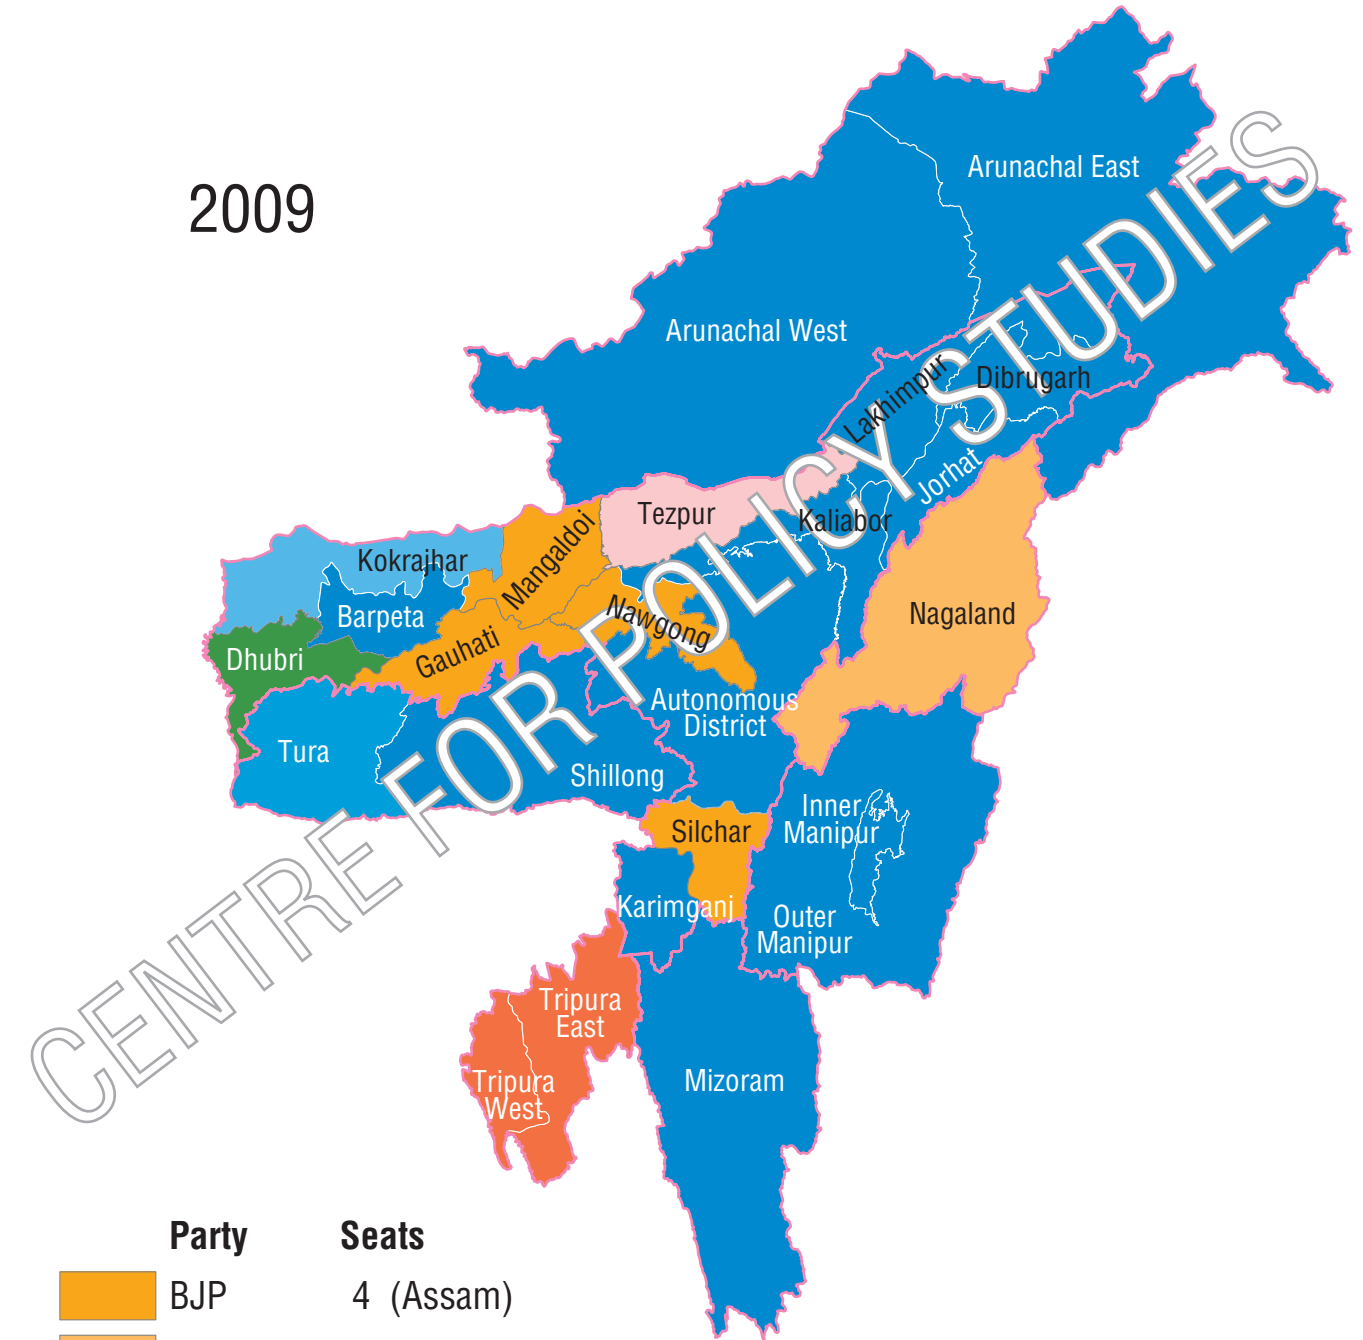

NORTH EAST INDIA

LOK SABHA ELECTIONS

2014

Party	Seats
BJP	8 (Assam 7, Ar P 1)
NPF	1 (Nagaland)
NPP	1 (Meghalaya)
INC	8 (Assam 3, Mizoram 1, Manipur 2, Ar P 1)
AIUDF	3 (Assam)
CPI (M)	2 (Tripura)
IND	1 (Assam)

2009

Party	Seats
BJP	4 (Assam)
NPF	1 (Nagaland)
INC	13 (Assam 7, Mizoram 1, Manipur 2, Meghalaya 1, Ar P 2)
NCP	1 (Meghalaya)
BOPF	1 (Assam)
CPM	2 (Tripura)
AGP	1 (Assam)
AIUDF	1 (Assam)