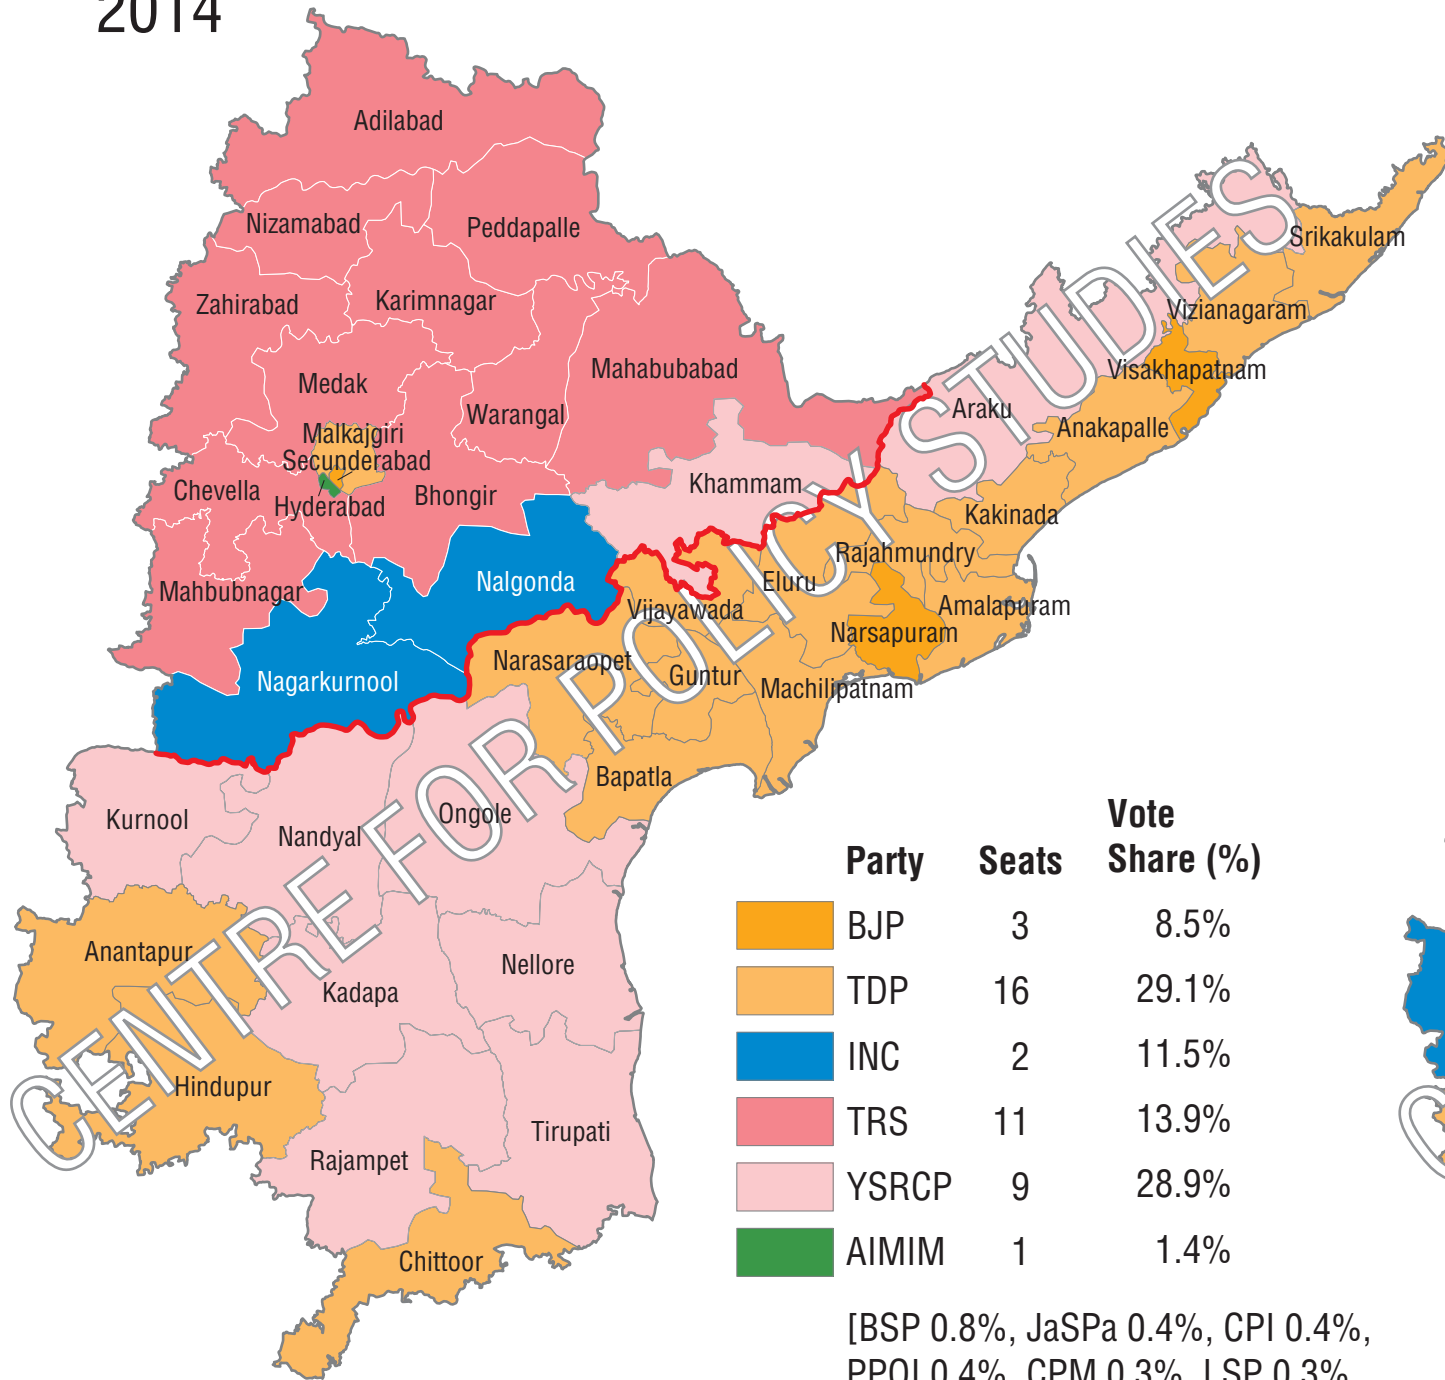

ANDHRA PRADESH

LOK SABHA ELECTIONS

2014

Party	Seats	Vote Share (%)
BJP	3	8.5%
TDP	16	29.1%
INC	2	11.5%
TRS	11	13.9%
YSRCP	9	28.9%
AIMIM	1	1.4%

[BSP 0.8%, JaSPa 0.4%, CPI 0.4%, PPOI 0.4%, CPM 0.3%, LSP 0.3%, AAP 0.2%, WPOI 0.2%, IND 2.0% and NOTA 0.7%]

2009

Party	Seats
TDP	5
INC	34
TRS	2
AIMIM	1