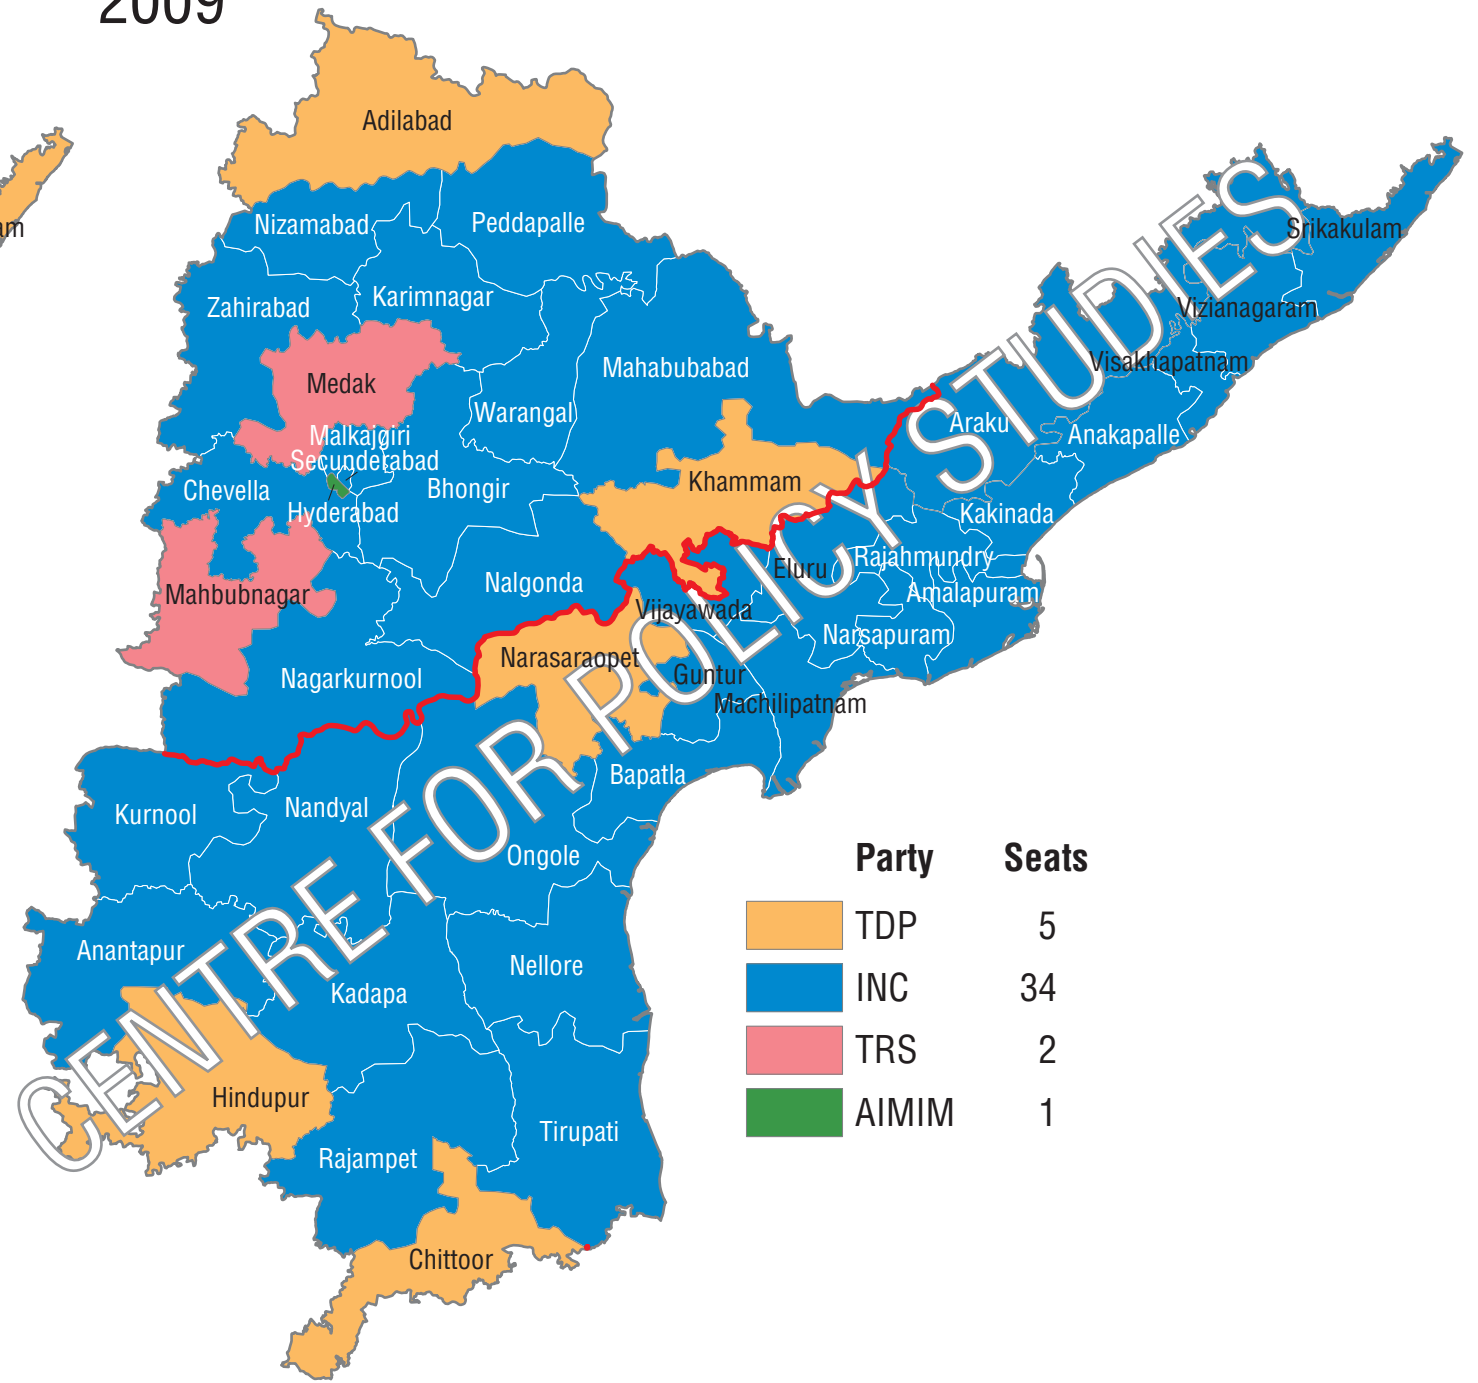

ANDHRA PRADESH

LOK SABHA ELECTIONS

2014

Party	Seats	Vote Share (%)
BJP	3	8.5%
TDP	16	29.1%
INC	2	11.5%
TRS	11	13.9%
YSRCP	9	28.9%
AIMIM	1	1.4%

[BSP 0.8%, JaSPa 0.4%, CPI 0.4%, PPOI 0.4%, CPM 0.3%, LSP 0.3%, AAP 0.2%, WPOI 0.2%, IND 2.0% and NOTA 0.7%]

2009

Party	Seats
TDP	5
INC	34
TRS	2
AIMIM	1